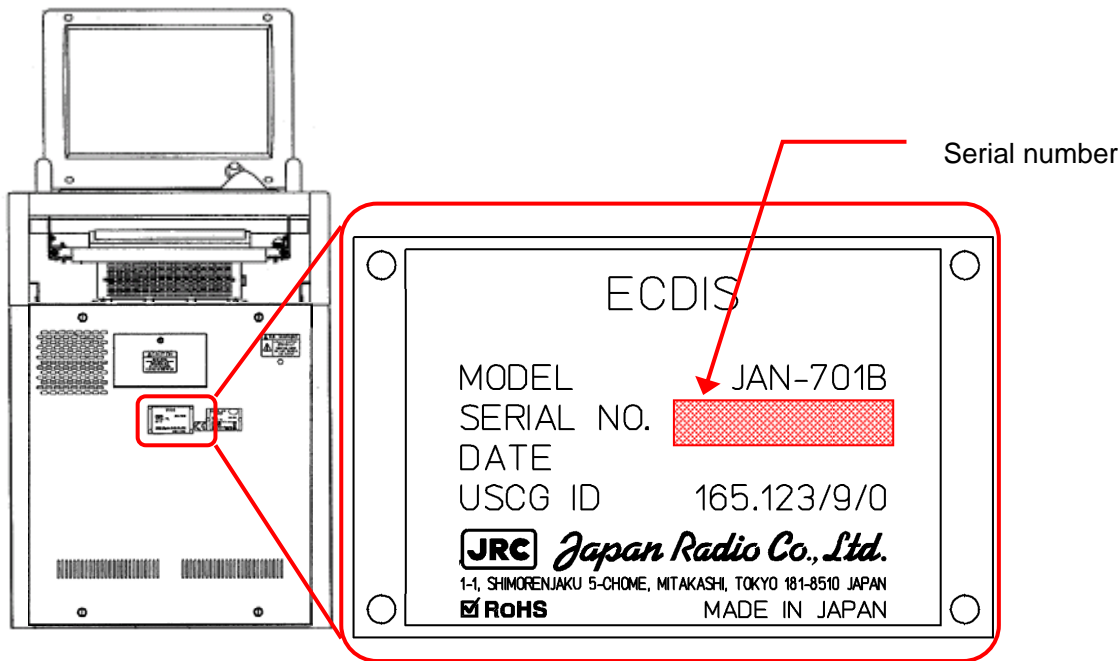

How to check serial number of JAN-901B/701B/2000 ECDIS

Japan Radio Co.,Ltd. Marine Systems Division

The serial number is shown on the nameplate in the red frame, please check this number.

JAN-701B

JAN-901B

JAN-701B/901B (Console Mount Type)

A nameplate is affixed to the top cover of the processing unit.

JAN-2000