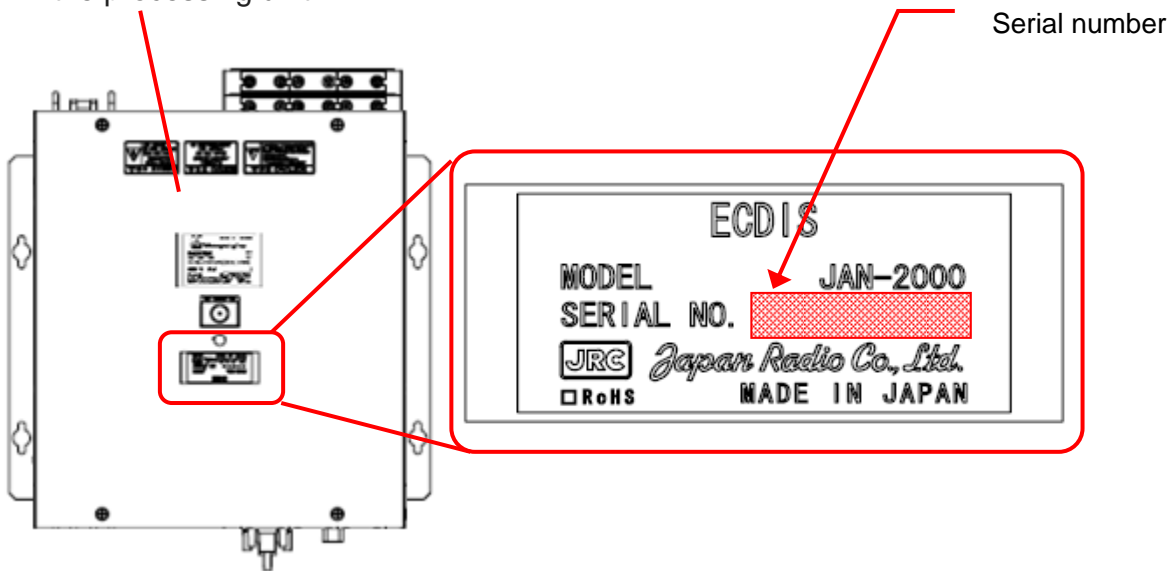

How to check serial number of JAN-901B/701B/2000 ECDIS

Japan Radio Co.,Ltd. Marine Systems Division

The serial number is shown on the nameplate in the red frame, please check this number.

JAN-701B

JAN-901B

JAN-701B/901B (Console Mount Type)

A nameplate is affixed to the top cover of the processing unit.

JAN-2000