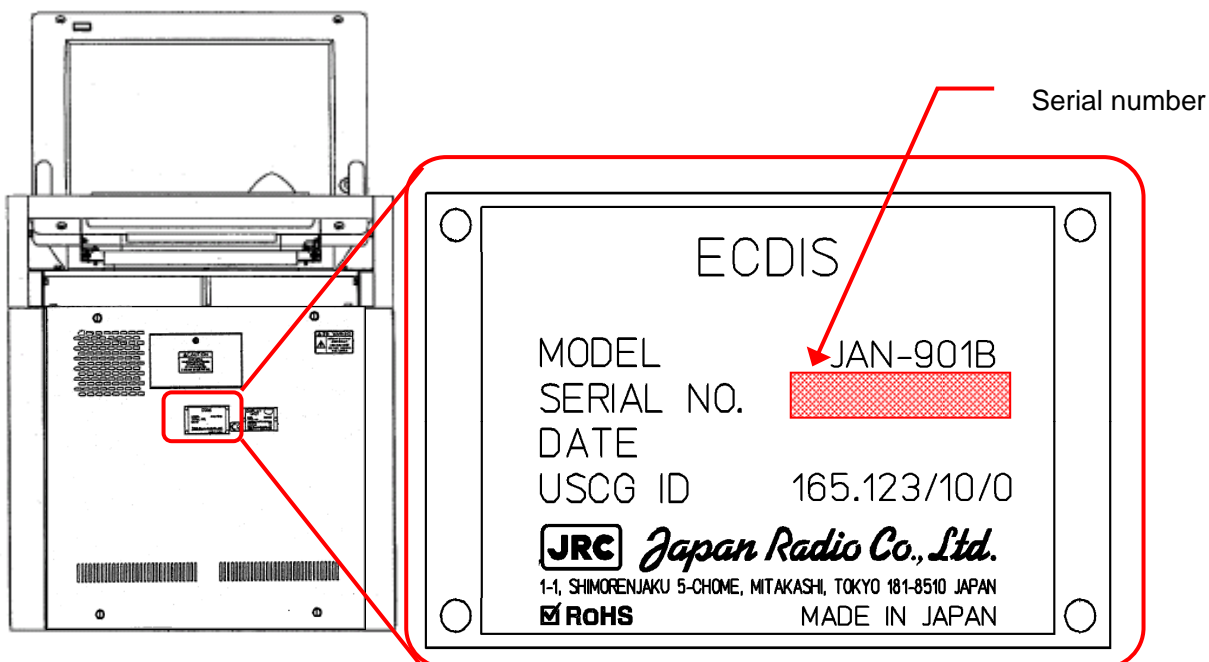

How to check serial number of JAN-901B/701B/2000 ECDIS

Japan Radio Co.,Ltd. Marine Systems Division

The serial number is shown on the nameplate in the red frame, please check this number.

JAN-701B

JAN-901B

JAN-701B/901B (Console Mount Type)

A nameplate is affixed to the top cover of the processing unit.

JAN-2000