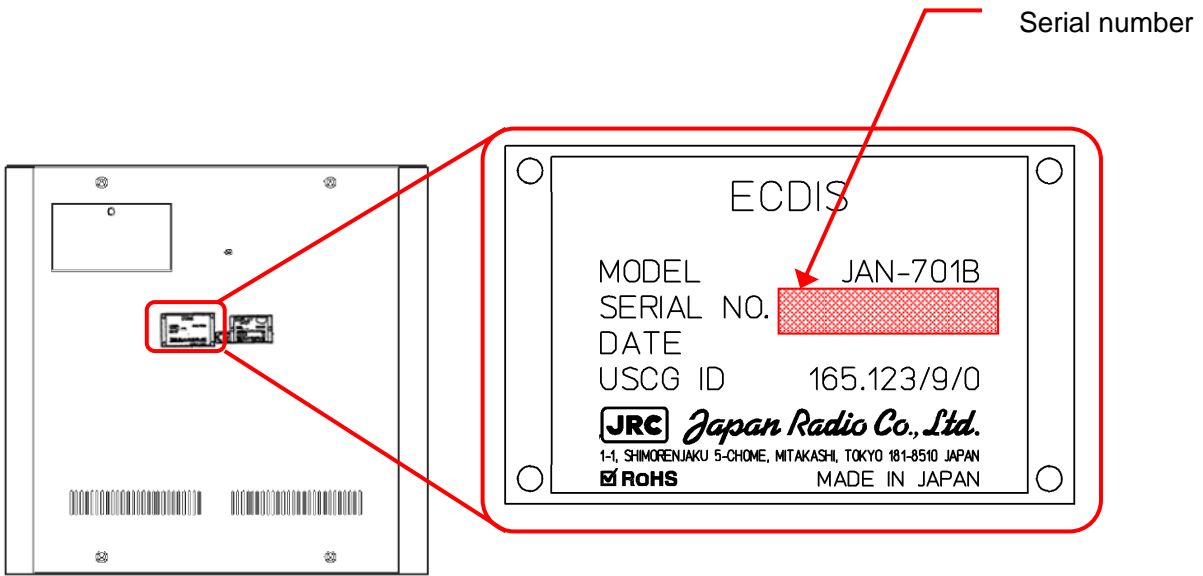

How to check serial number of JAN-901B/701B/2000 ECDIS

Japan Radio Co.,Ltd. Marine Systems Division

The serial number is shown on the nameplate in the red frame, please check this number.

JAN-701B

JAN-901B

JAN-701B/901B (Console Mount Type)

A nameplate is affixed to the top cover of the processing unit.

JAN-2000